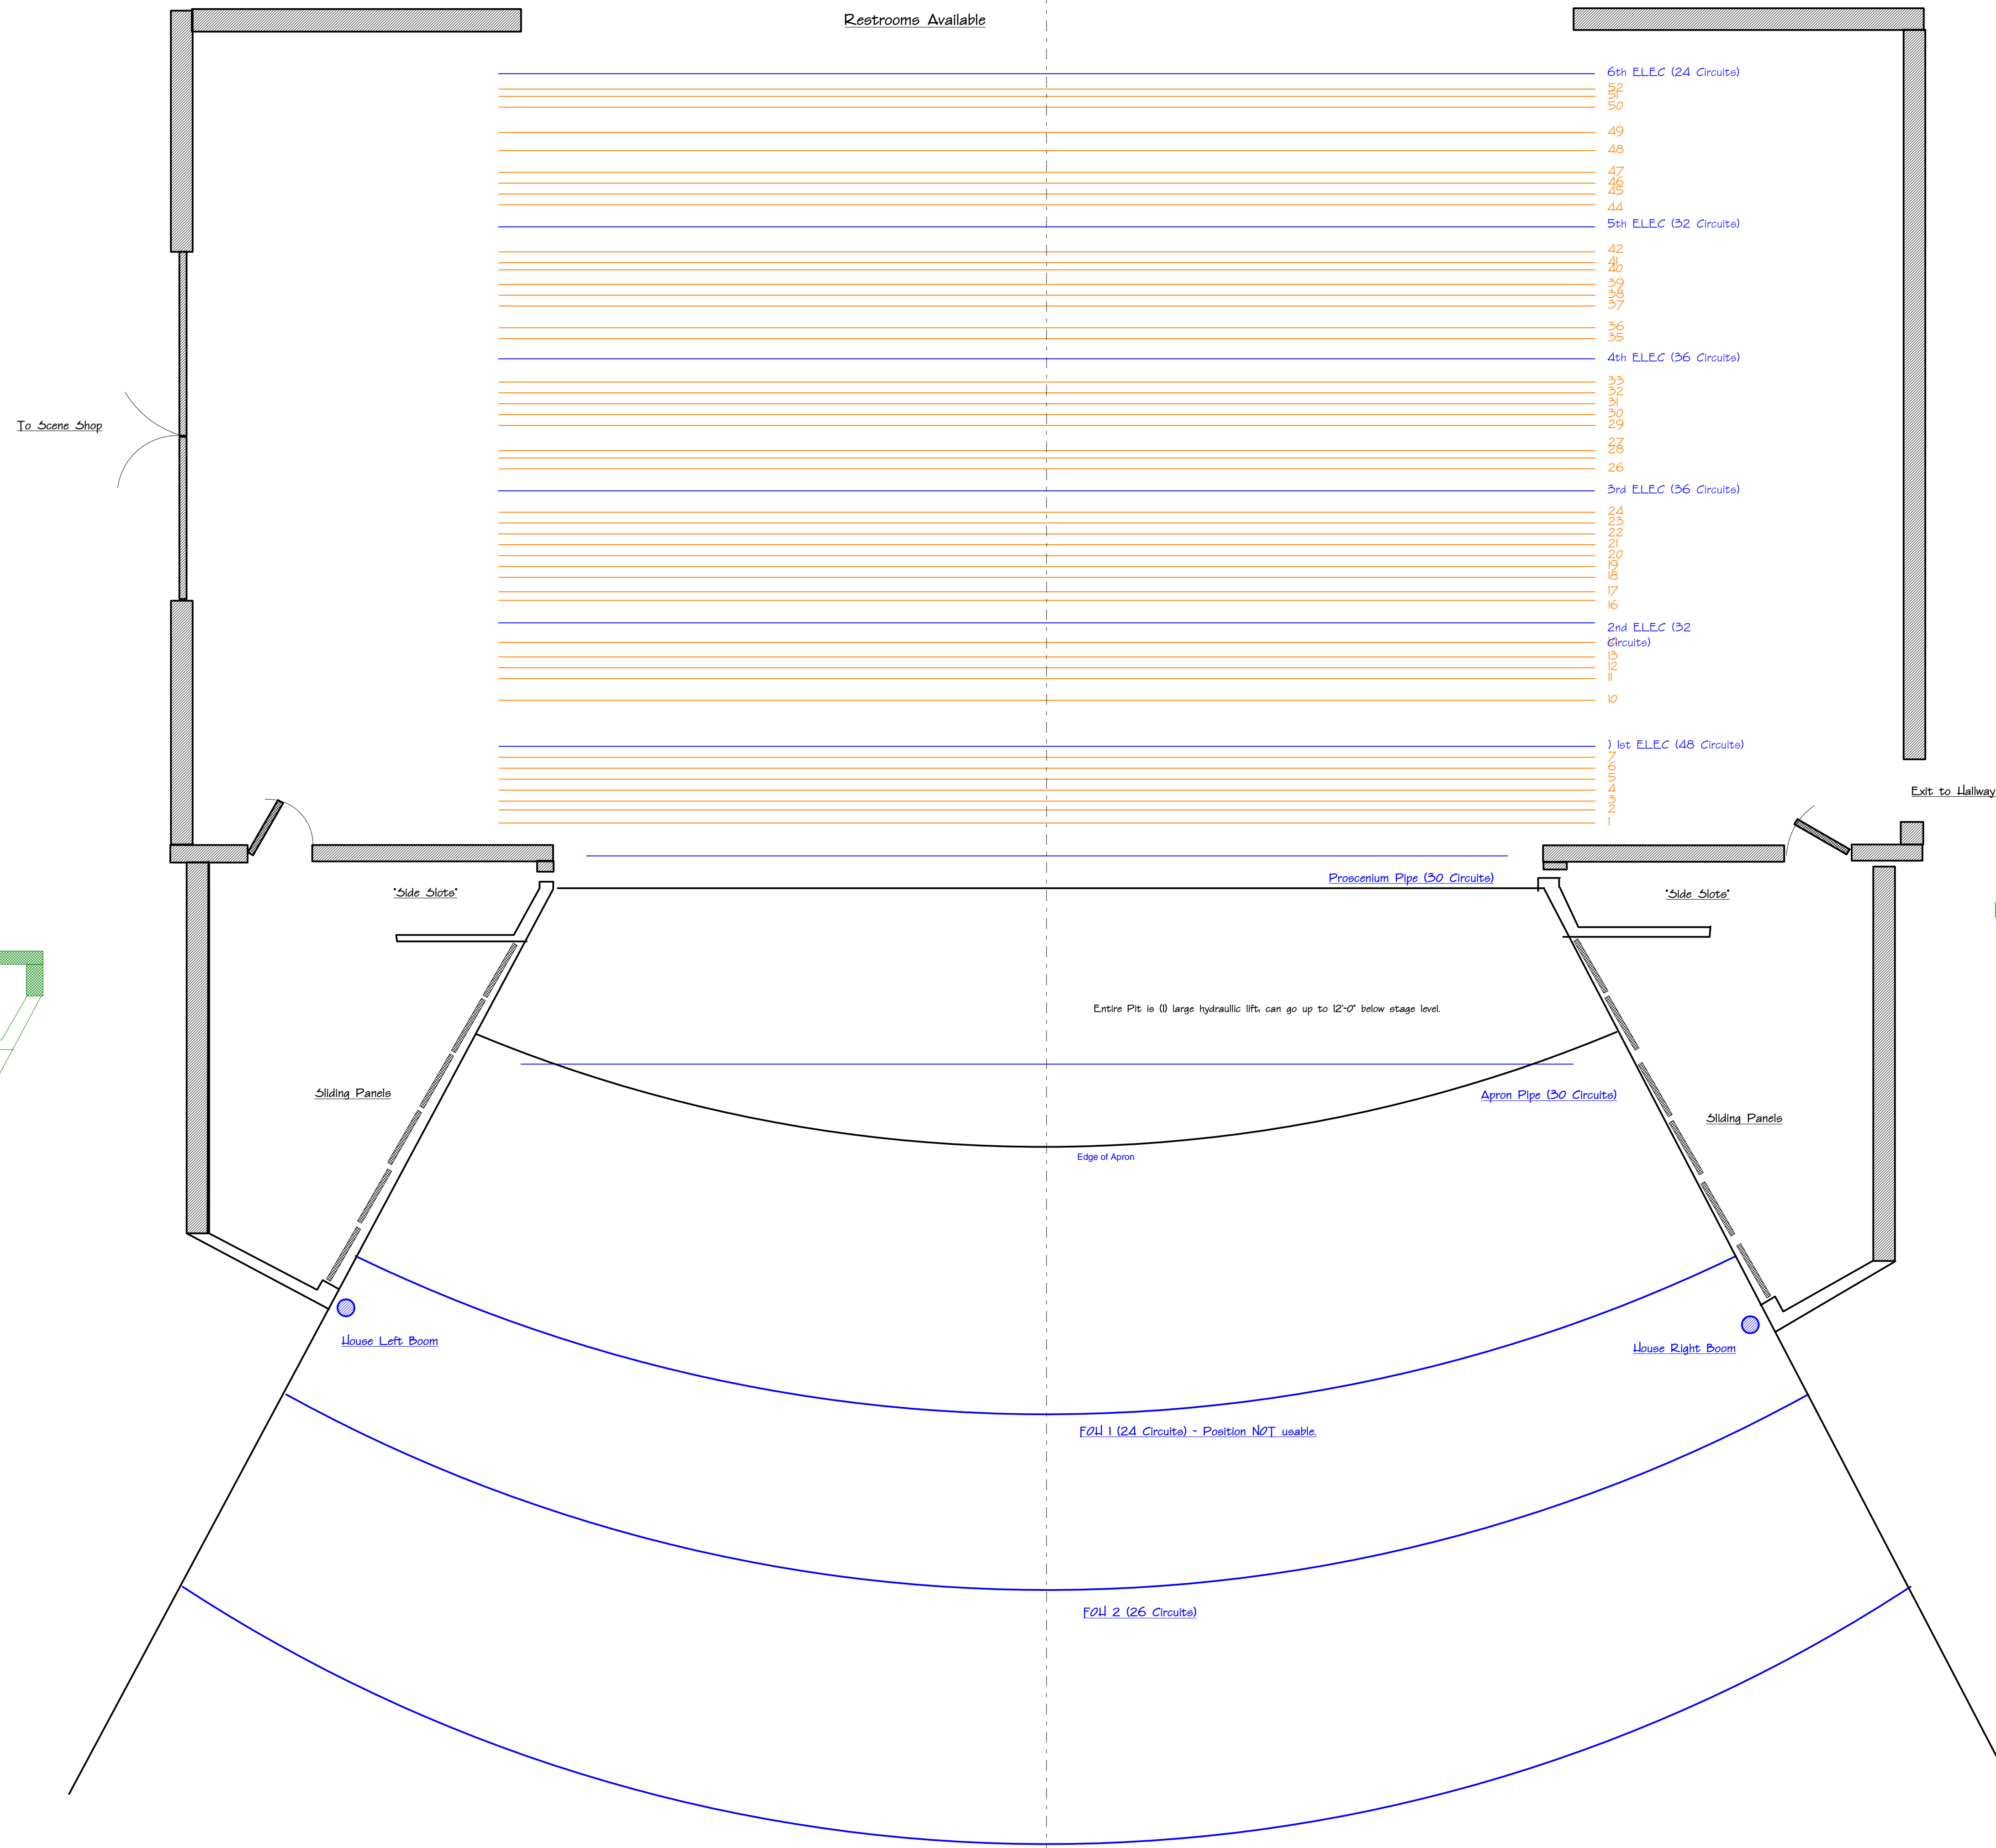

Lab Theatre
Restrooms Available

Down Stairs to Dressing Rooms

F011 1 (24 Circuits) - Position NOT usable.

F011 2 (26 Circuits)

F011 3 (12 Circuits)

Lee H. Sallee Theatre Complex 2011	
University of Alaska Fairbanks	
Base Plan	
Drawing: K. Mendelowitz	Sheet: 1 of 1
Thanks: A. Gillette	Scale: 1/4" = 1 ft.
Arch: L. Eiton	Date: 2/7/2011